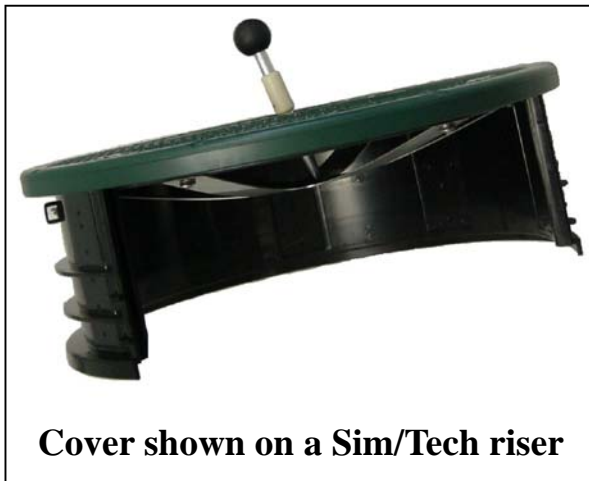

Sim/Tech Filter
1455 Lexamar Drive
Boyne City, MI 49712
Office: 231-582-1020

Website: www.gag-simtech.com
Email: sales@gag-simtech.com
Fax: 231-582-7324
Toll Free: 888-999-3290

Sim/Tech Locking Cover

Tired of Screws?

Our locking covers offer a secure method for quick and easy access.
NO MORE missing screws, losing screws, stripped screws, worn out screw holes, or hauling around cordless drills.

Cover shown on a Sim/Tech riser

On double wall corrugated pipe

Main Features

- Easily locked and unlocked with push release tool
 - Impossible for young children to unlock
- Eliminates missing screws and worn out screw holes
 - Especially beneficial for frequent access systems
- Same strong quality design as our standard cover
- Available for Sim/Tech risers or double wall or ultra-rib pipe