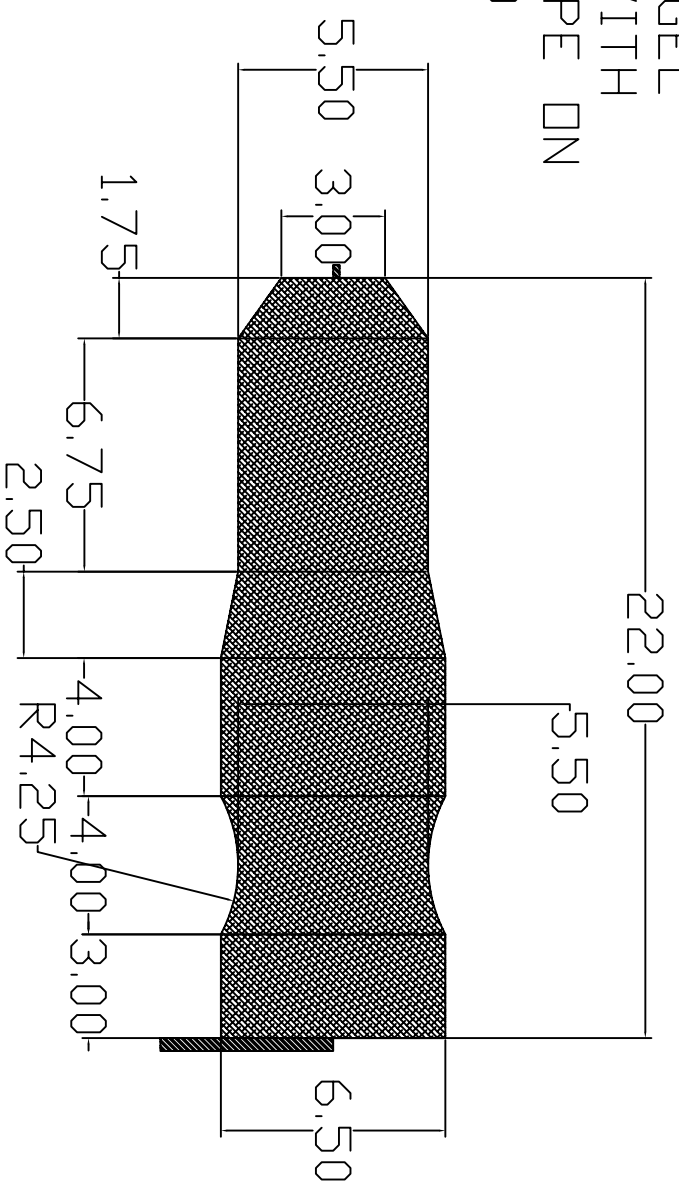

BRUSH SPECS:  
 #12 GA (316L)  
 STAINLESS STEEL  
 WIRE FILLED WITH  
 .022 WHITE POLY  
 STAR 0, SINGLE  
 STEM SINGLE  
 SPIRAL WITH  
 VINYL TIPE ON  
 EACH END

PART# STF-110-6W	DATE: 06/26/06
MATERIAL: STEP TRIM BRUSH	REV:
DRAWN BY: JASON MAY	APPROVED BY:
DESCRIPTION: 6 INCH EFFLUENT FILTER	