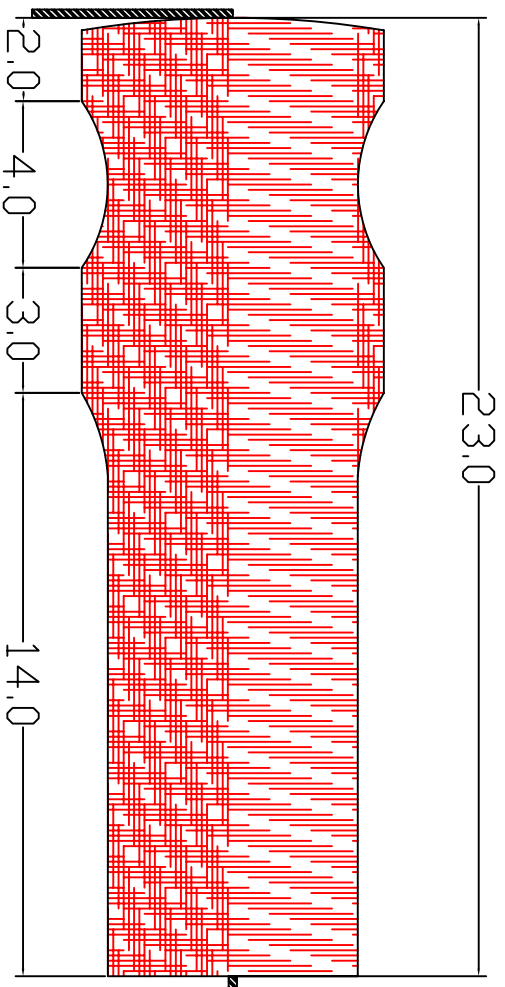

BRUSH SPECS:
#12 GA. ST. ST. 316
WIRE FILLED WITH
CR BLUE .022 POLY
STAR, SINGLE STEM,
SINGLE SPIRAL WITH
VINYL TIP ON EACH
END OF BRUSH

PART# STF-110-7R

MATERIAL: STEP TRIM BRUSH

DRAWN BY: JASON MAY

DESCRIPTION: 7 INCH
EFFLUENT FILTER