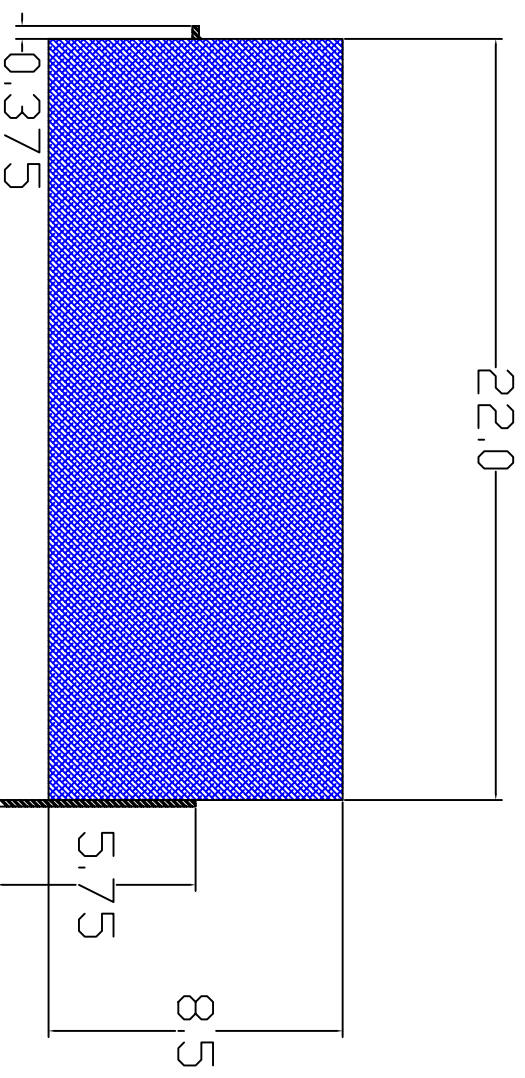

BRUSH SPECS:
#12 GA. ST. ST. 316
WIRE FILLED WITH
CR BLUE .022 POLY
STAR, SINGLE STEM,
SINGLE SPIRAL WITH
VINYL TIP ON EACH
END OF BRUSH

PART# STF-110-8B	DATE: 06/26/06
MATERIAL: STEP TRIM BRUSH	REV:
DRAWN BY: JASON MAY	APPROVED BY:
DESCRIPTION: 8 INCH EFFLUENT FILTER	