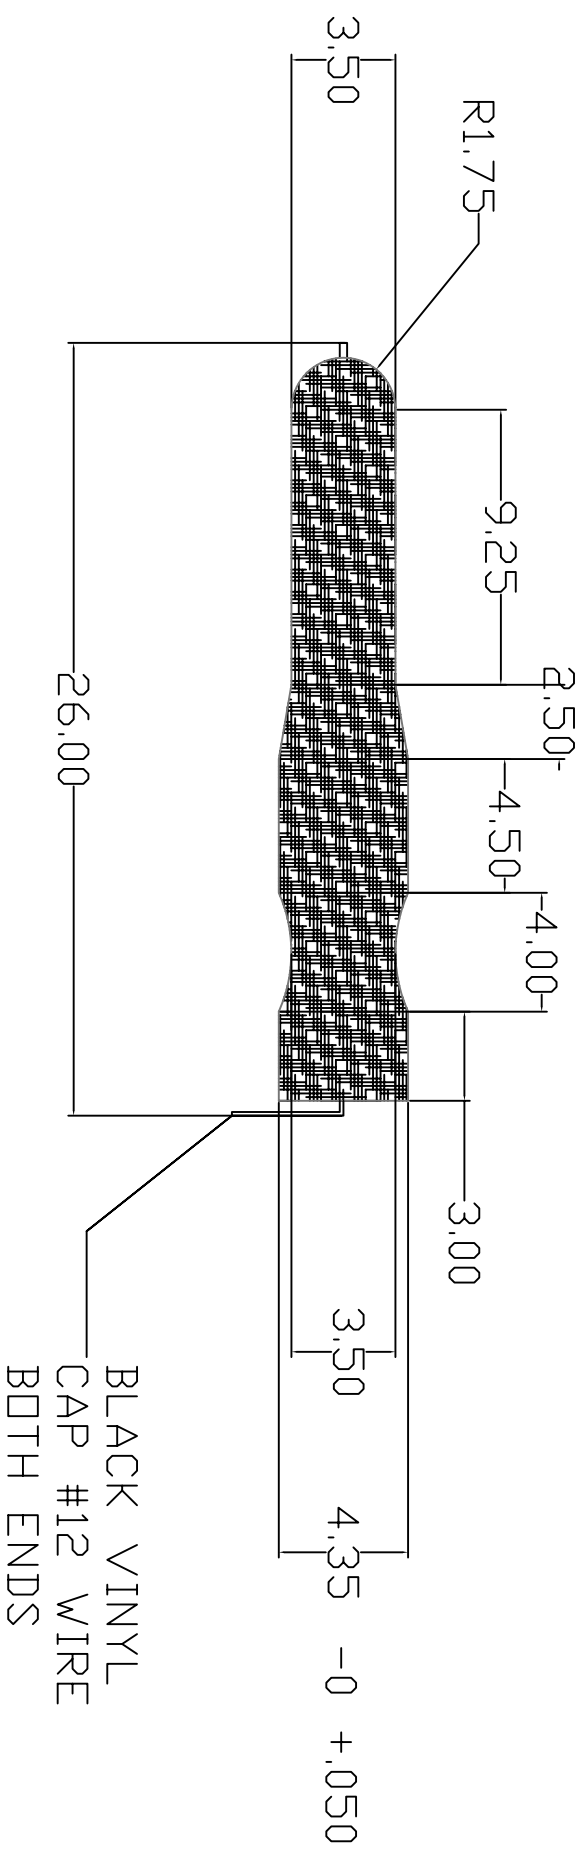

BRUSH SPECS:  
 #12 GA. ST. ST. 316 WIRE FILLED  
 WITH YELLOW .017 POLY STAR 0  
 SINGLE STEM, SINGLE SPIRAL WITH  
 VINYL TIP ON EACH END OF BRUSH

PART # STF-110	DATE: 05/23/06
MATERIAL: STEP TRIM BRUSH	REV:
DRAWN BY: JASON MAY	APPROVED BY:
DESCRIPTION: 4 INCH EFFLUENT FILTER	
