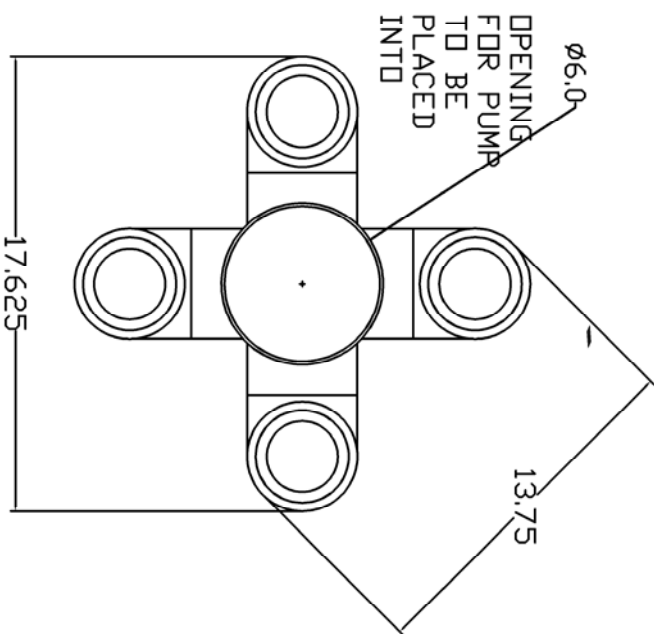

OPTIONAL LOW
LEVEL SHUT
OFF SWITCH

SMALL CAP FOR
EASY REMOVAL OF
FILTER CAP

PART# PUMP VAULT	DATE: 12/20/07
MATERIAL: PVC	REV:
DRAWN BY: JASON MAY	APPROVED BY:
DESCRIPTION: PUMP VAULT	