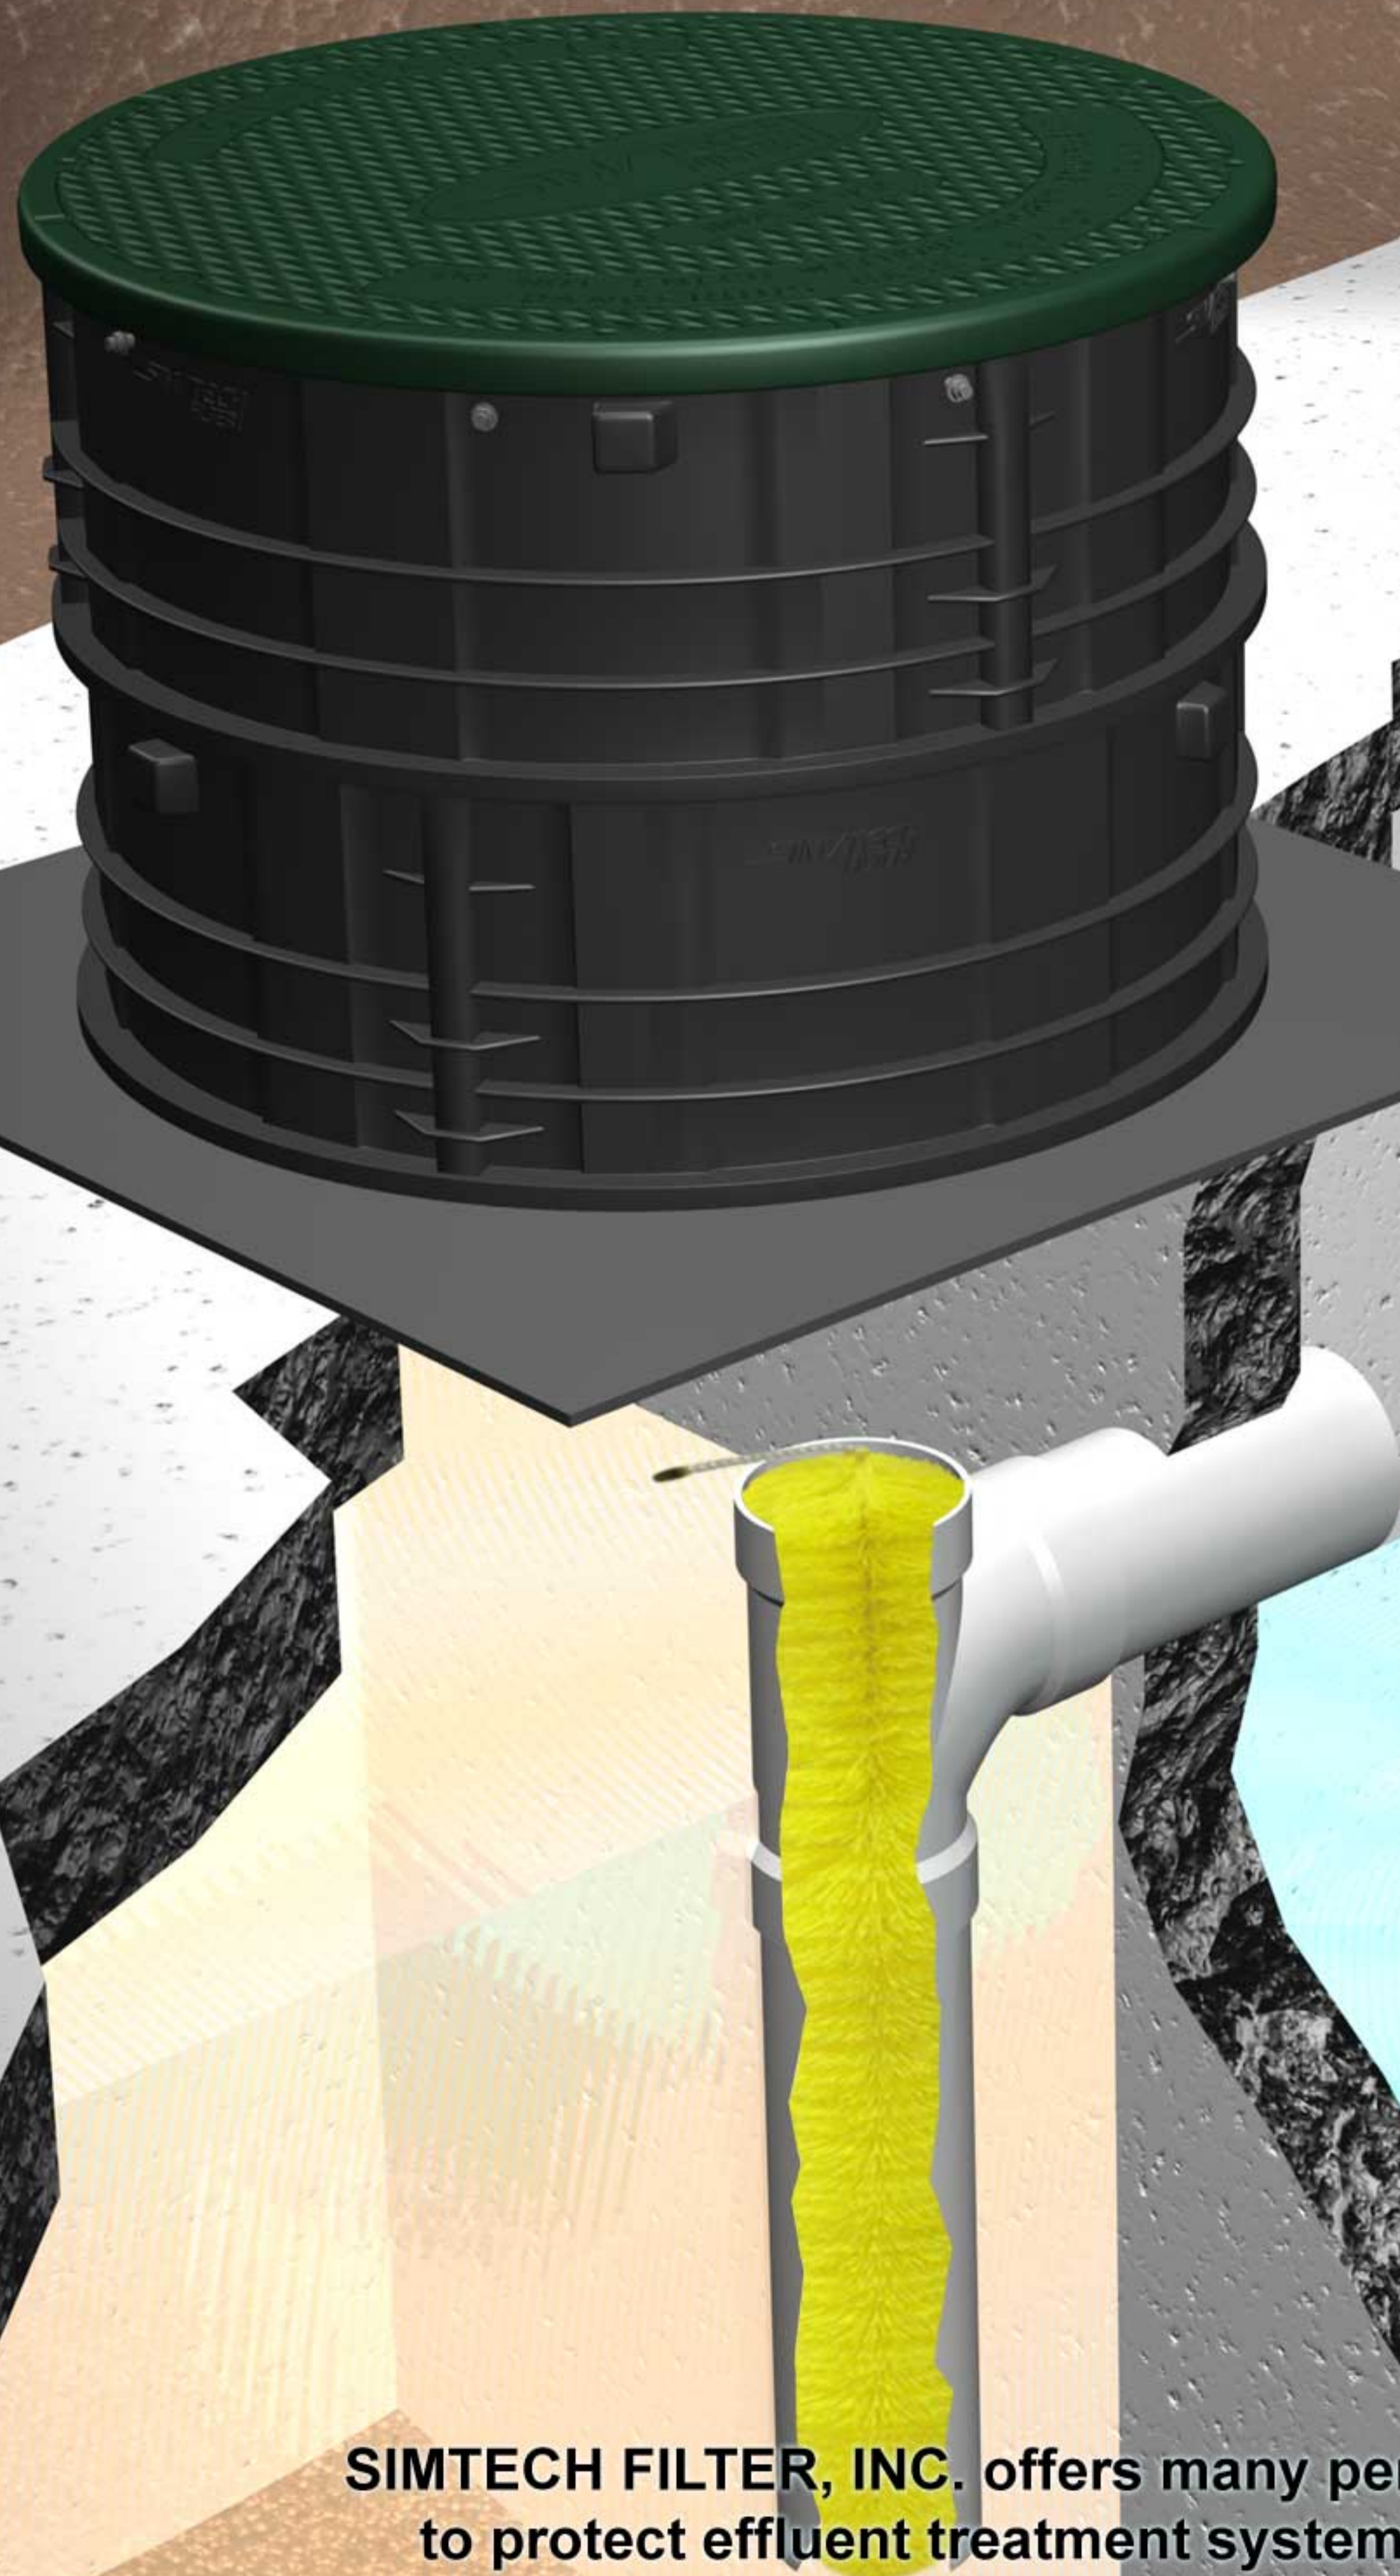

SIM/TECH FILTER

SIMTECH FILTER, INC. offers many performance products engineered to protect effluent treatment systems and prevent costly repairs. We keep your systems performing at 100% efficiency.

PRODUCT CATALOG