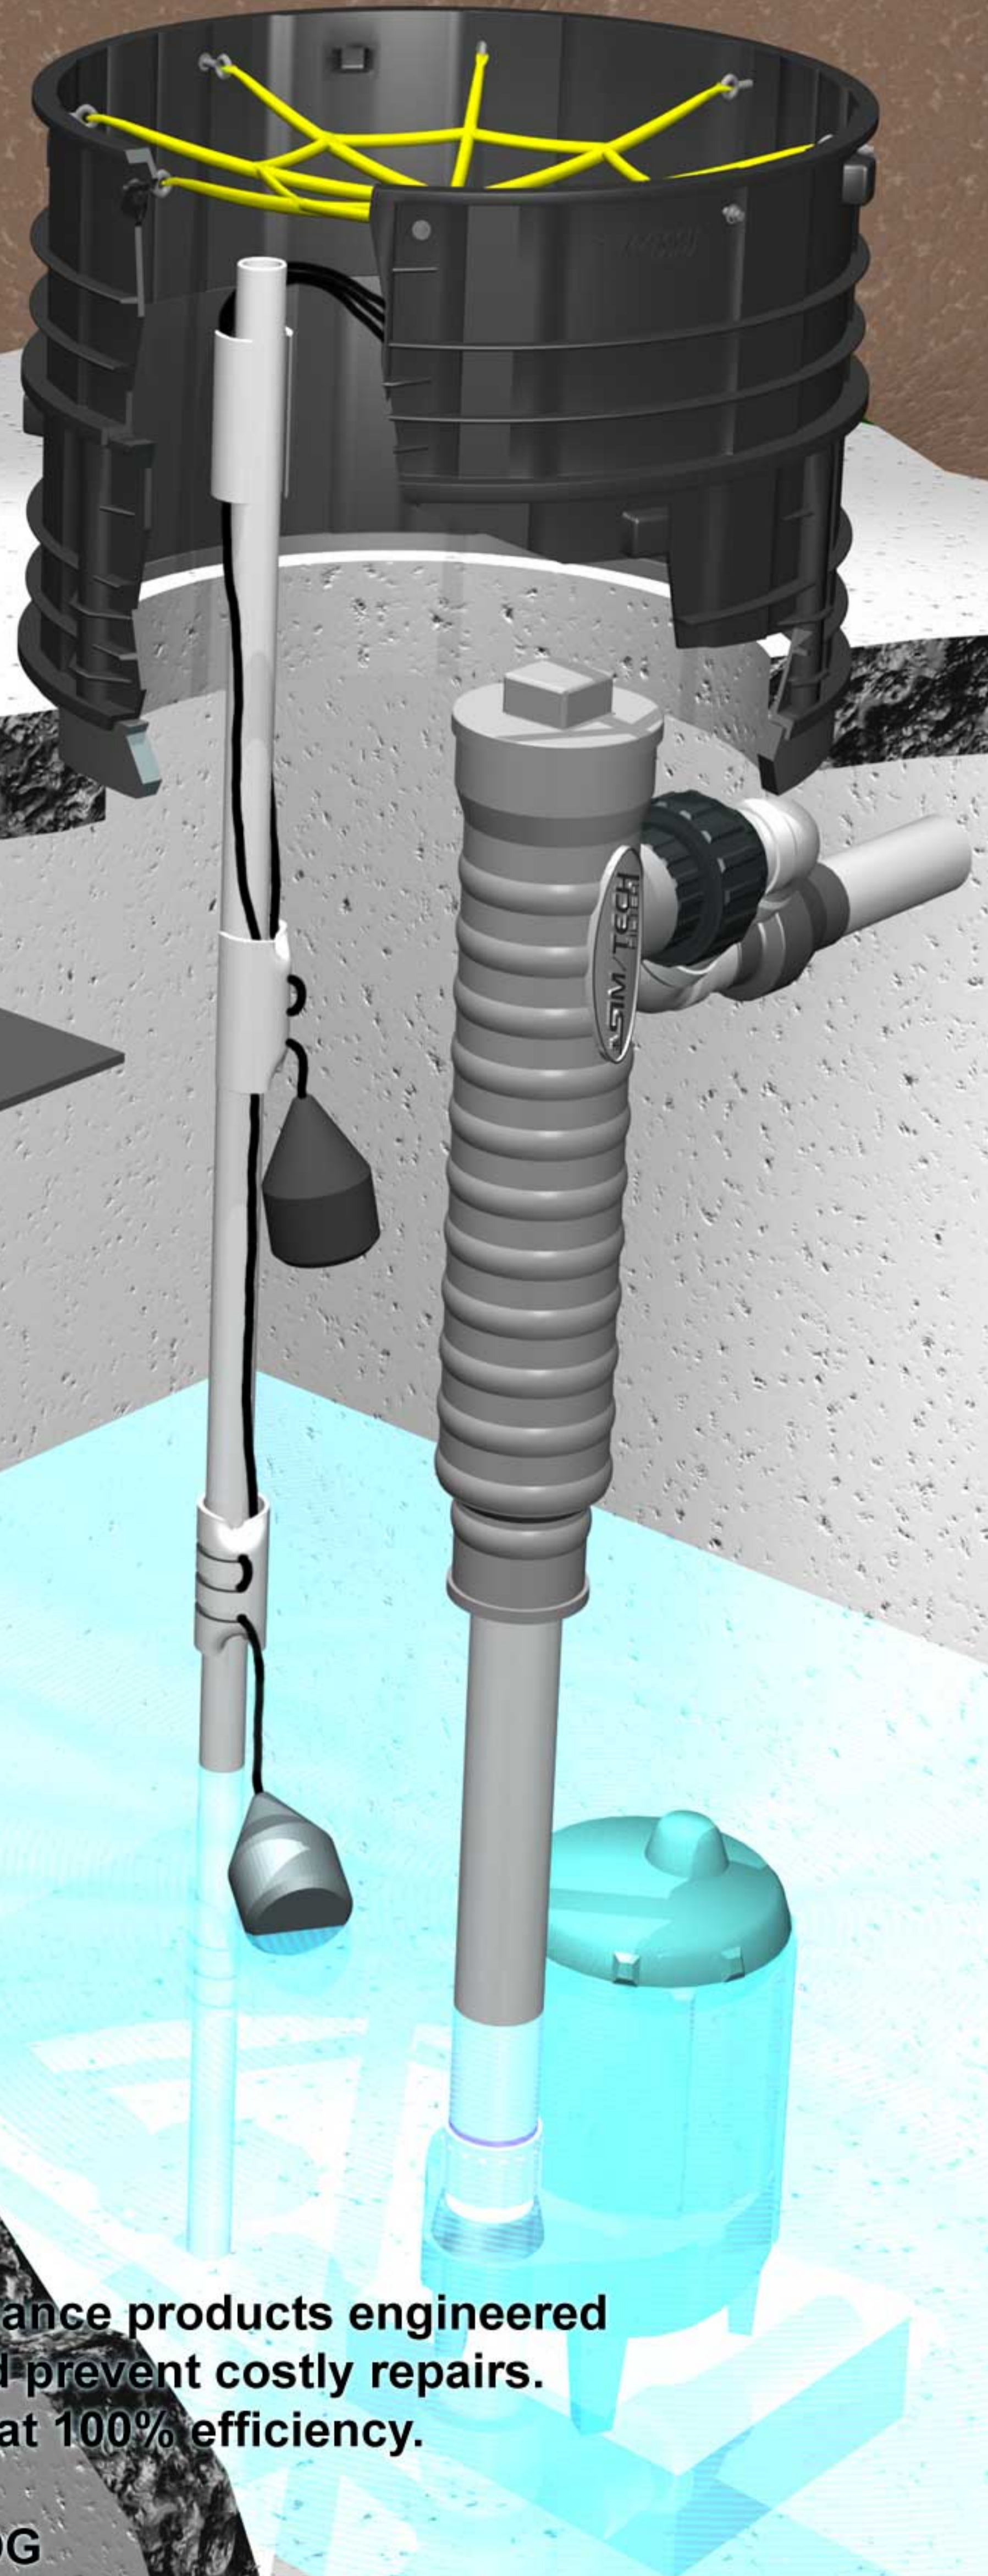

SIM/TECH FILTER

SIMTECH FILTER, INC. offers many performance products engineered to protect effluent treatment systems and prevent costly repairs. We keep your systems performing at 100% efficiency.

PRODUCT CATALOG